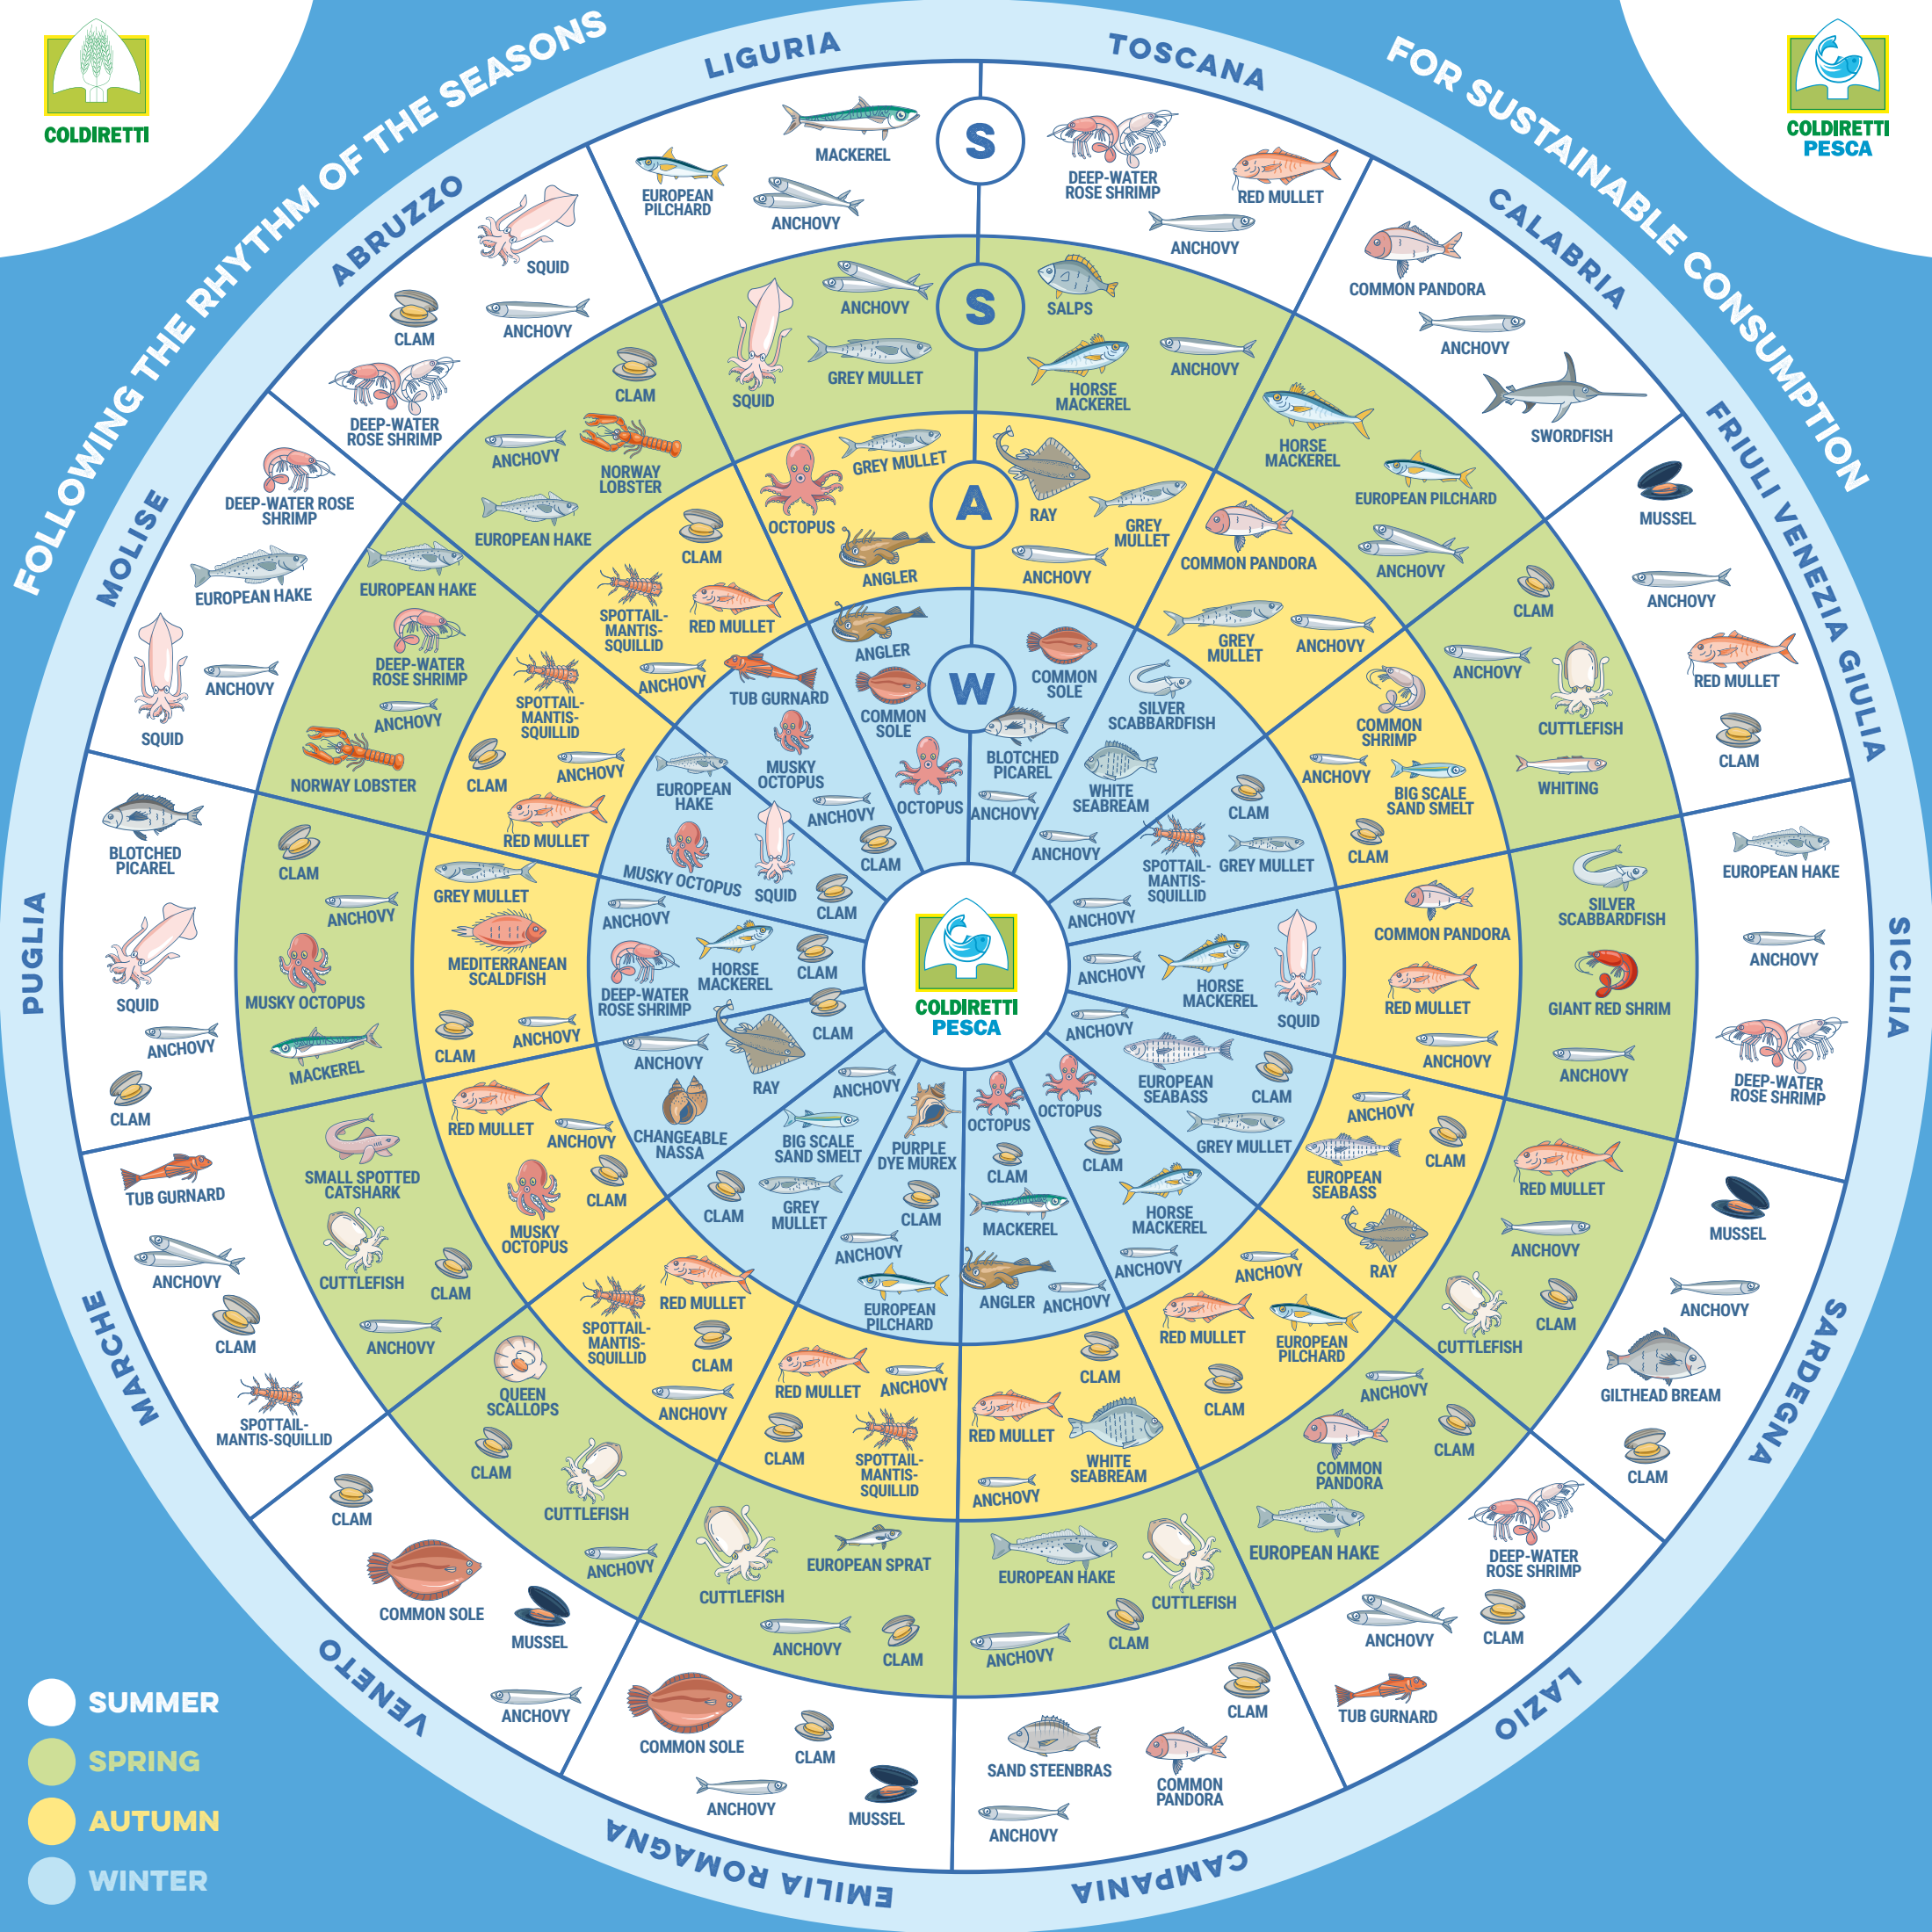

COLDIRETTI

COLDIRETTI PESCA

- SUMMER
- SPRING
- AUTUMN
- WINTER

EMILIA ROMAGNA

CAMPANIA

LAZIO

SARDEGNA

SICILIA

FRIULI VENEZIA GIULIA

CALABRIA

TOSCANA

LIGURIA

ABRUZZO

MOLISE

PUGLIA

MARCHE

VENETO

FOLLOWING THE RHYTHM OF THE SEASONS

FOR SUSTAINABLE CONSUMPTION